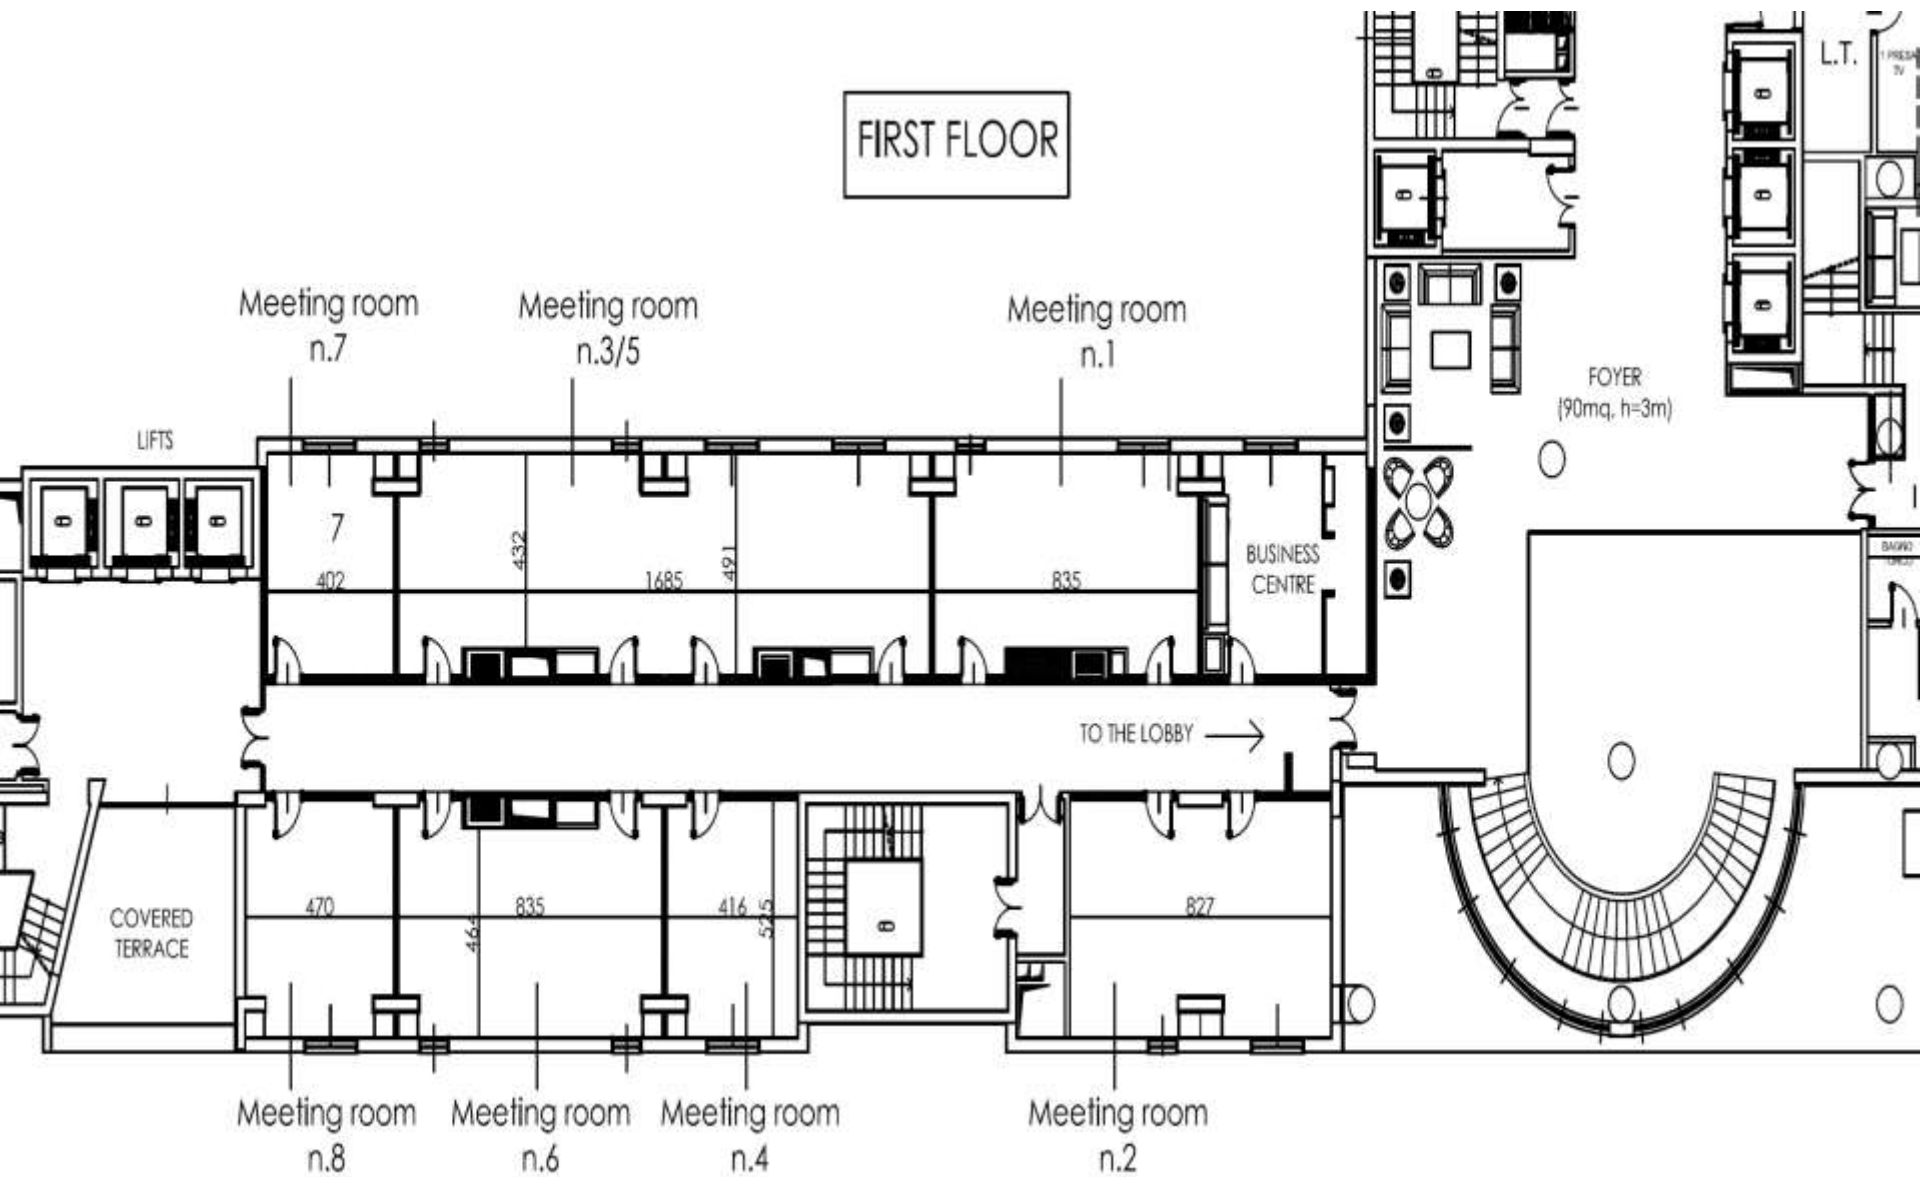

# Meetings & Events

Ballroom (Blu Conference) 282 m<sup>2</sup>

+ 130 m<sup>2</sup> of foyer (max 250 pax)

10 Breakout Rooms from 20 to 82 m<sup>2</sup>  
(max 60 pax)

All Meeting Rooms are equipped with:

- Natural light;
- Free Wi-Fi 100 MBPS;
- State of the art Audio-video equipment;
- Air condition;
- Nespresso machine, blocks and pens.

Blu Conference

Planimetry Blu Conference

10 Breakout rooms

Planimetry Meeting Rooms 1<sup>st</sup> Floor

## MEETING ROOM CAPACITY

Meeting Room	Sq mt	Sizes	Theatre Style	Class Style	Boardroom Style	Cabaret Style 6 pax/table	Cabaret Style 7 pax/table	U-Shape Style	Banquet
<b>GROUND FLOOR CONFERENCE CENTER</b>									
Conference Room	282	L24,2 W11,7 H3,0	250	120		120	140	50	200
Foyer Conference Room	130								
<b>FIRST FLOOR MEETING ROOM</b>									
One	41	L 8,3 W 4,9 H 3,0	30	15	14			15	
Two	43	L 8,2 W 5,2 H 3,0	30	15	14			15	
Four	21	L 4,1 W 5,2 H 3,0	10		10				
Six	38	L 8,3 W 4,6 H 3,0	30	15	16			15	
Seven	19	L 4,0 W 4,9 H 3,0	10		10				
Otto	24	L 4,7 W 5,2 H 3,0	10		10				
Nine	52	L12,03 W4,4 H 3,0	35	18	22	18	21	21	32
Ten	47	L10,13 W4,7 H 3,0	35	18	22	18	21	21	32
Three & Five	82	L16,8 W 4,9 H 3,0	60	35	35	30	35	20	45
Foyer 1st Floor	90								
<b>6th FLOOR</b>									
Boardroom	26	L 5,65 W 4,6 H 3,0	10		8				
Club Lounge Long	52	L11,14 W 4,6 H 3,0	35	18	22	24	28	22	32
Club Lounge Squared	45				20			18	
<b>10th FLOOR</b>									
Penthouse Suite	75		40	15	20	24	28	22	60