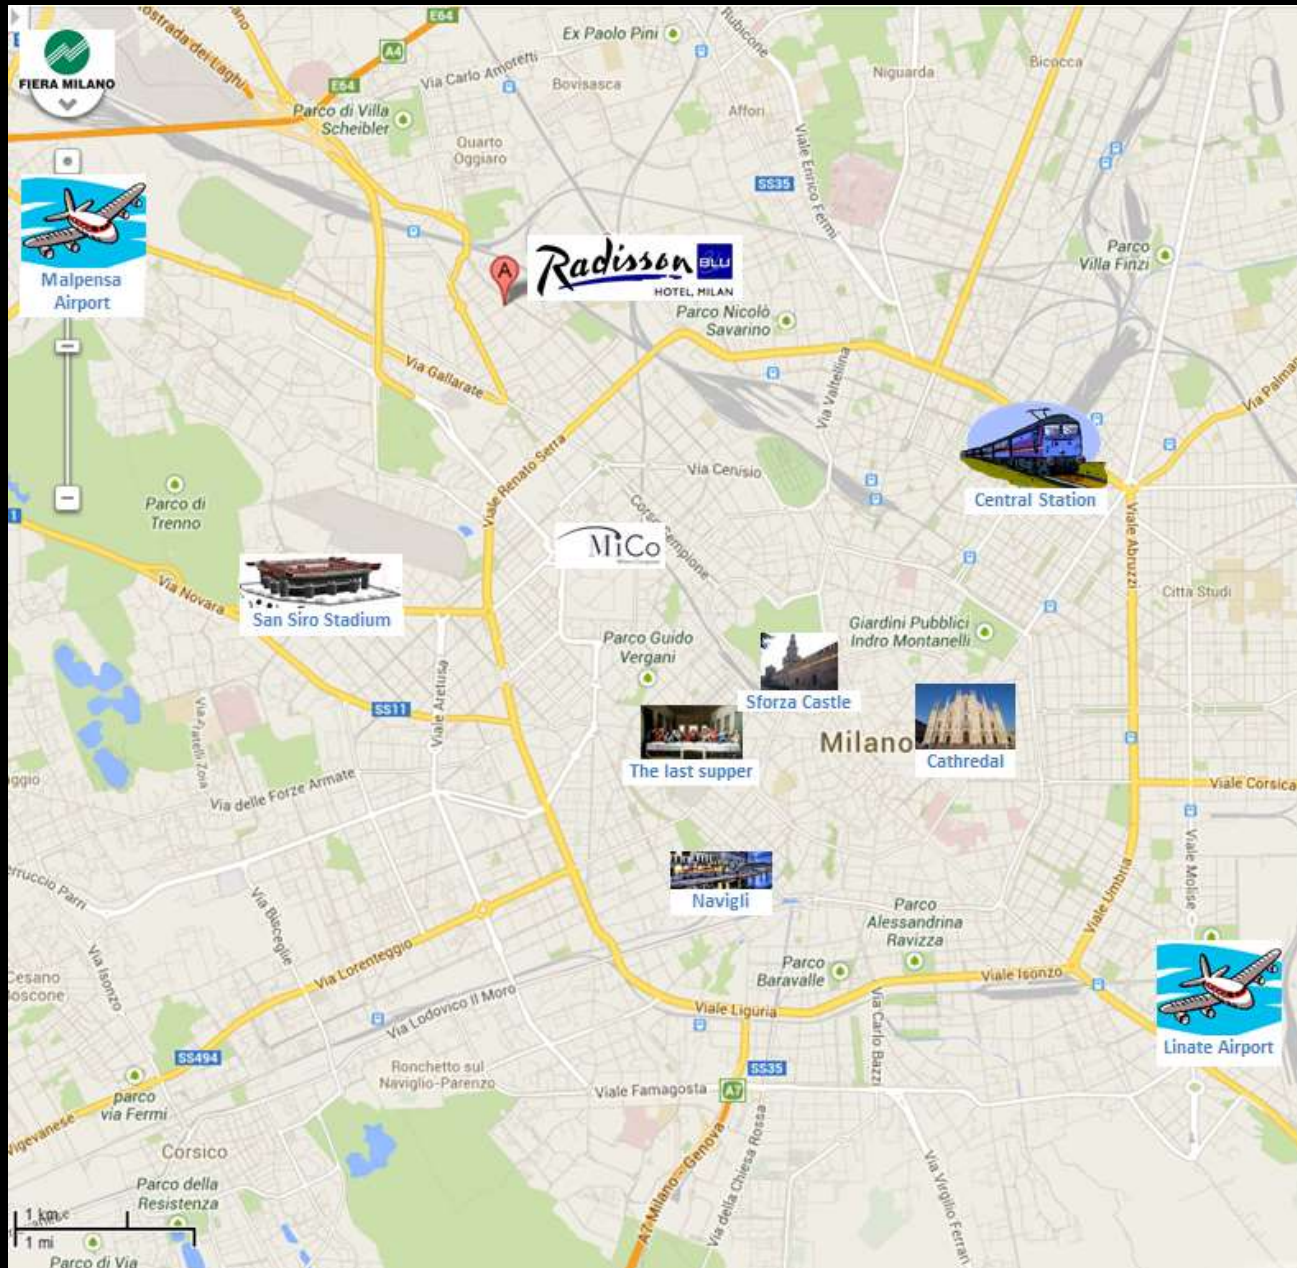

# Radisson **BLU**

HOTEL, MILAN

# Location

- 5 km from City Center
- 3 km from Fiera Milano City & MI.CO.
- 5 km from Fiera Milano Rho
- Direct connection to the city center by tram, stopping in front of the hotel
- 2,7 km from the S.Siro Stadium
- 5 km from the main Train Station
- 40 km from Malpensa Airport (40 min)
- 14 km from Linate Airport (20 min)

# The capital of Made in Italy