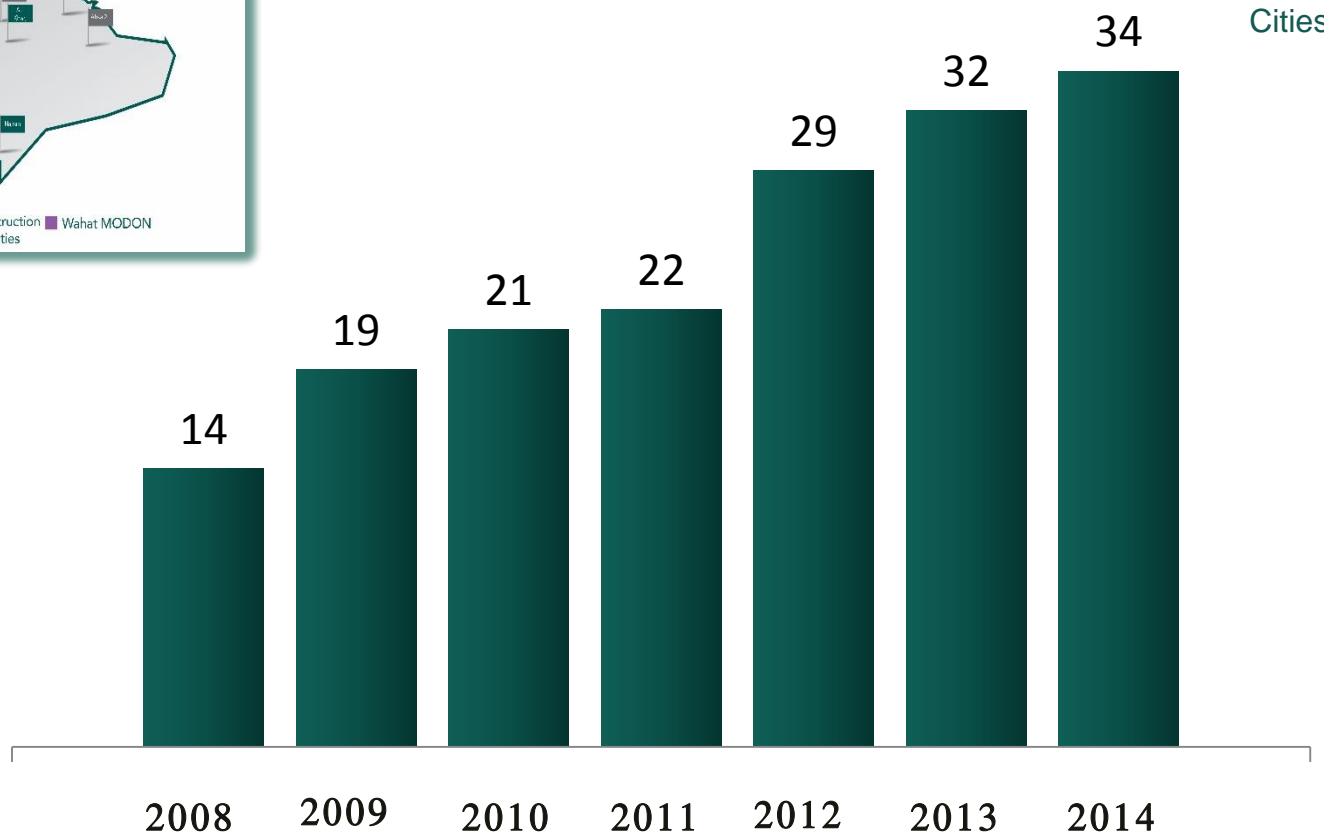

Invest With MODON

34
industrial cities
Kingdom wide

178
Million m²

5600
factories

The biggest
industrial developer in KSA & GCC

MODON

Performance Indicators

Industrial Cities Growth

Developed Industrial Lands

Factories Growth

Power Growth

TSE Water Production Growth

Growth Rate	2007	2013
60 %	95,000 m ³ /day	158,000 m ³ /day

Fresh Water Production Growth

Growth Rate	2012	2015
31 %	22,000 m ³ /day	103,000 m ³ /day