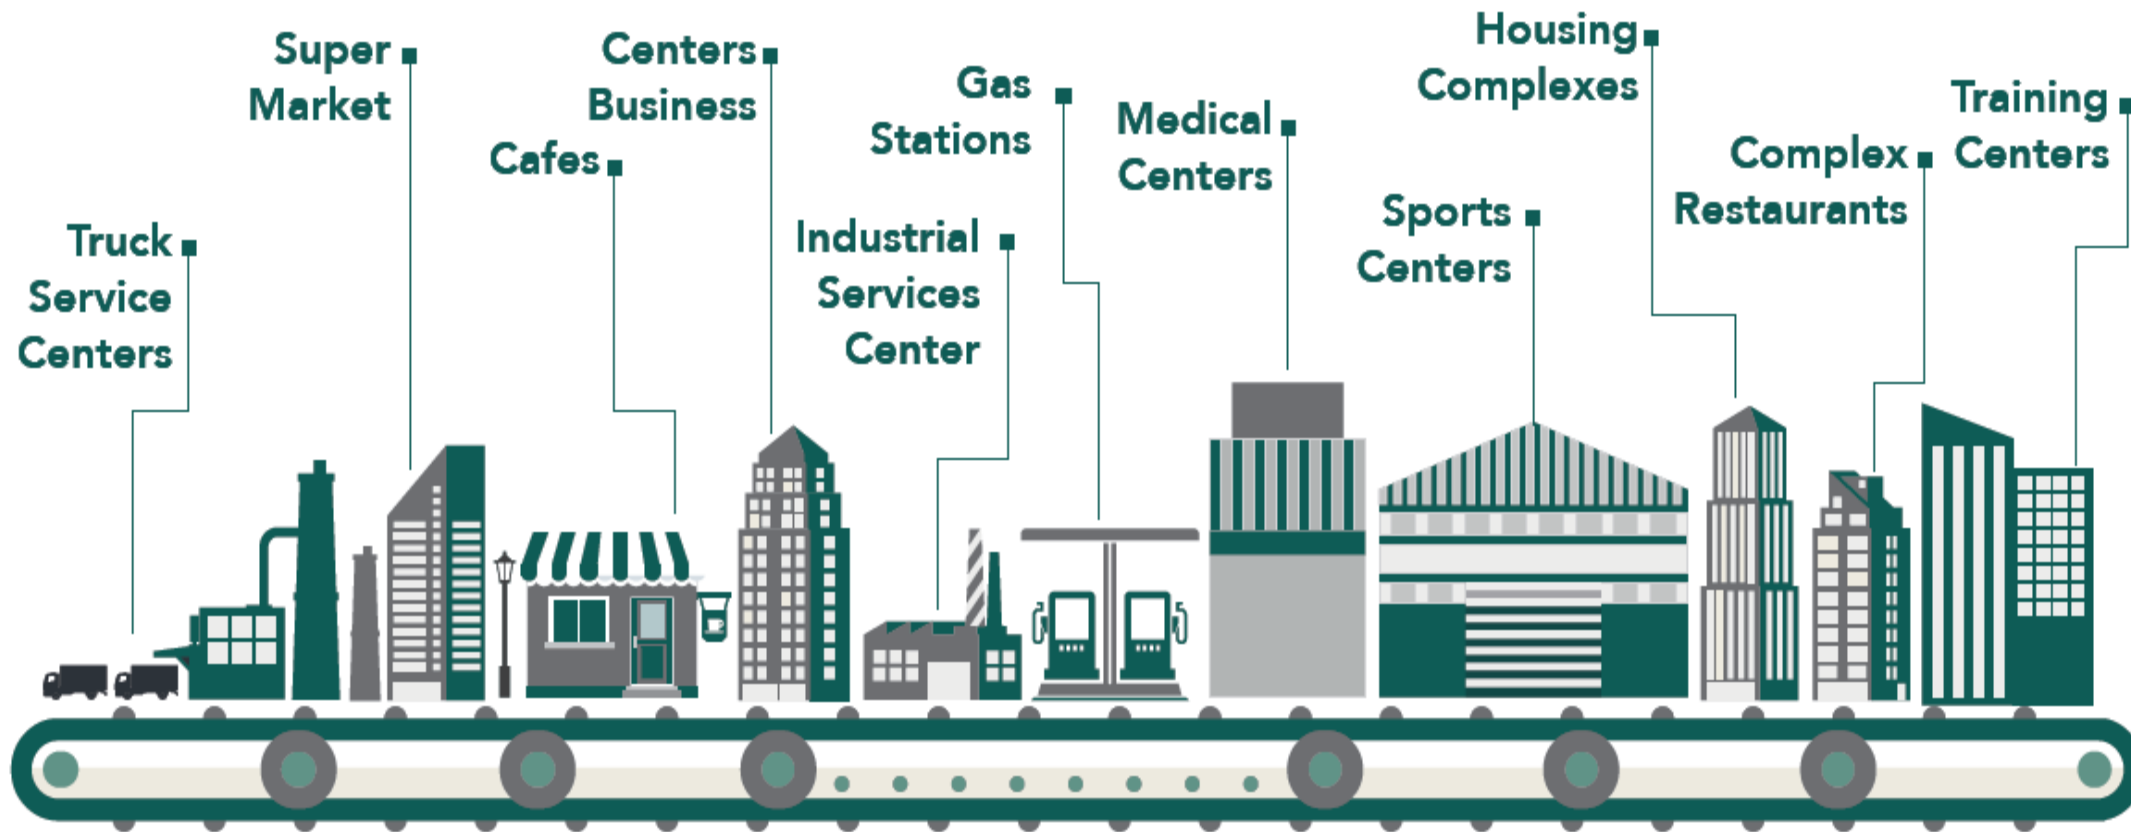

Modon Oasis

Work environment prepared for Women.

Ready Factories

Production Area
900 m² – 450 m²

In 23 Industrial Cities

Industrial incubators

Ready Warehouses

Commercial Investment Opportunities