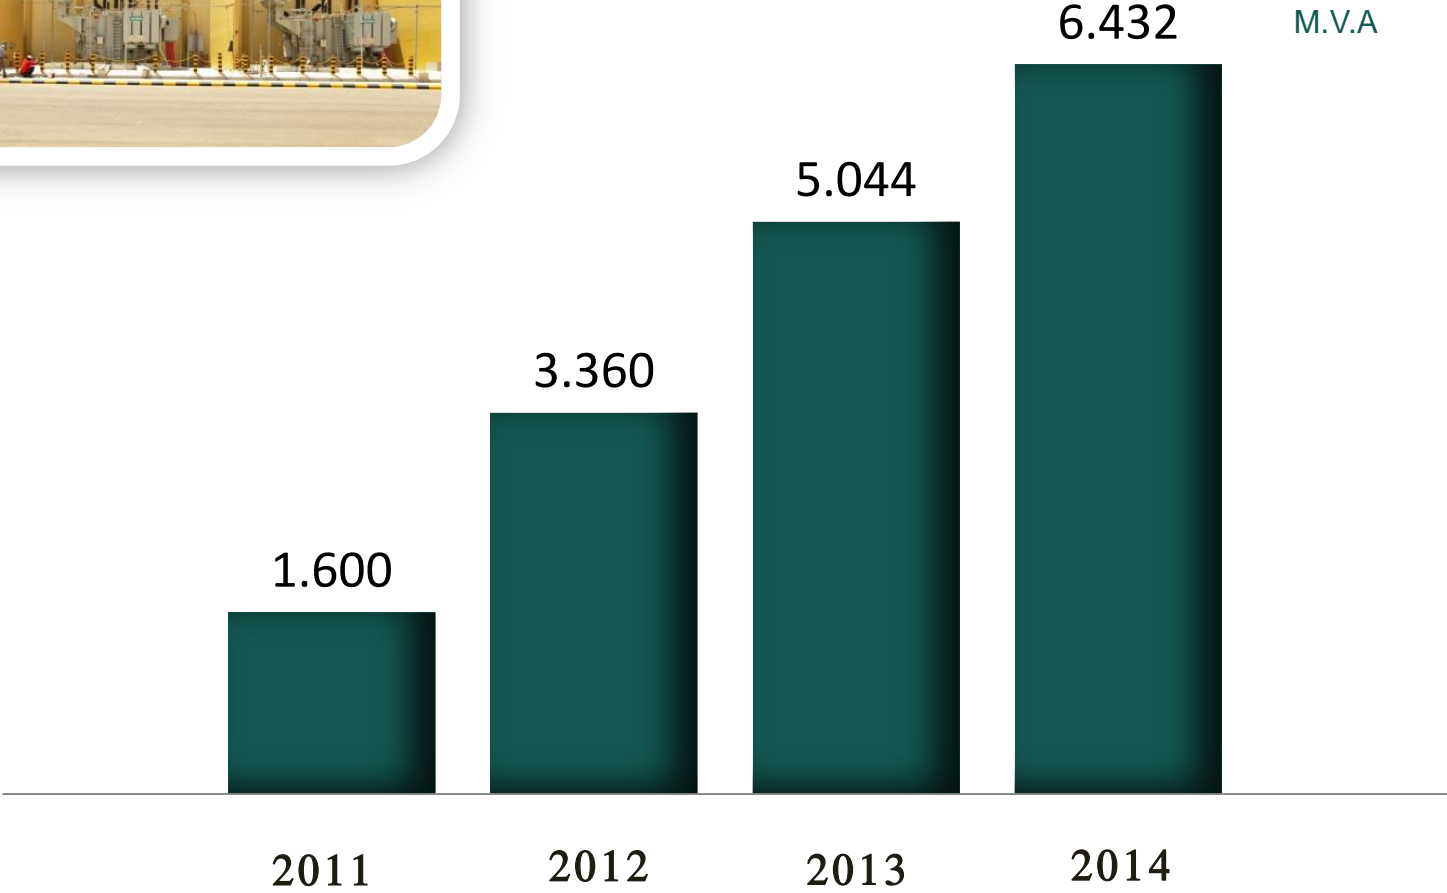

Invest With MODON

34
industrial cities
Kingdom wide

178
Million m²

5600
factories

The biggest
industrial developer in KSA & GCC

MODON

Performance Indicators

Industrial Cities Growth

Developed Industrial Lands

Factories Growth

Power Growth

TSE Water Production Growth

Growth Rate	2007	2013
60 %	95,000 m ³ /day	158,000 m ³ /day

Fresh Water Production Growth

Growth Rate	2012	2015
31 %	22,000 m ³ /day	103,000 m ³ /day