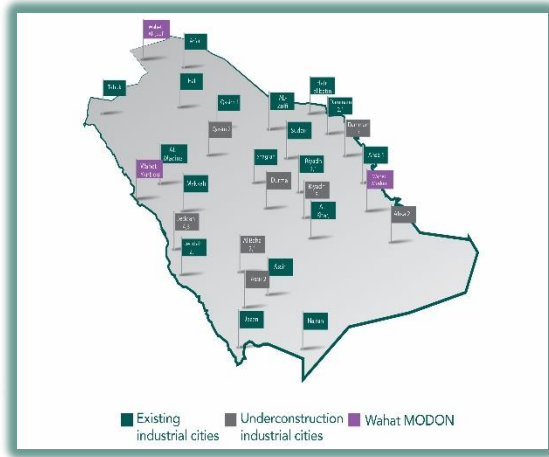

Invest With MODON

34
industrial cities
Kingdom wide

178
Million m²

5600
factories

The biggest
industrial developer in KSA & GCC

MODON

Performance Indicators

Industrial Cities Growth

Developed Industrial Lands

Factories Growth

Power Growth

TSE Water Production Growth

Growth Rate	2007	2013
60 %	95,000 m ³ /day	158,000 m ³ /day

Fresh Water Production Growth

Growth Rate	2012	2015
31 %	22,000 m ³ /day	103,000 m ³ /day