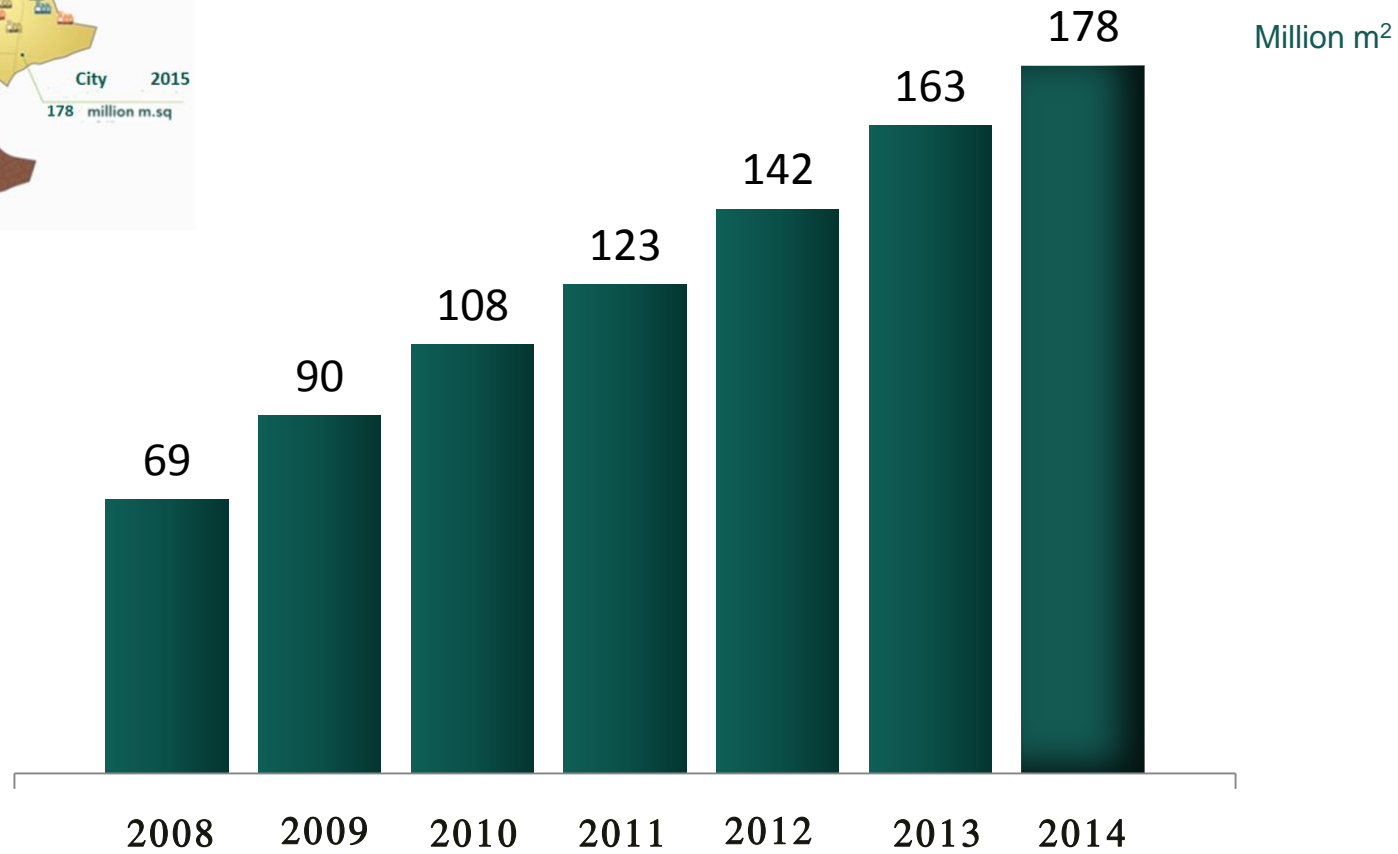

Invest With MODON

34
industrial cities
Kingdom wide

178
Million m²

5600
factories

The biggest
industrial developer in KSA & GCC

MODON

Performance Indicators

Industrial Cities Growth

Developed Industrial Lands

Factories Growth

Power Growth

TSE Water Production Growth

Growth Rate	2007	2013
60 %	95,000 m ³ /day	158,000 m ³ /day

Fresh Water Production Growth

Growth Rate	2012	2015
31 %	22,000 m ³ /day	103,000 m ³ /day