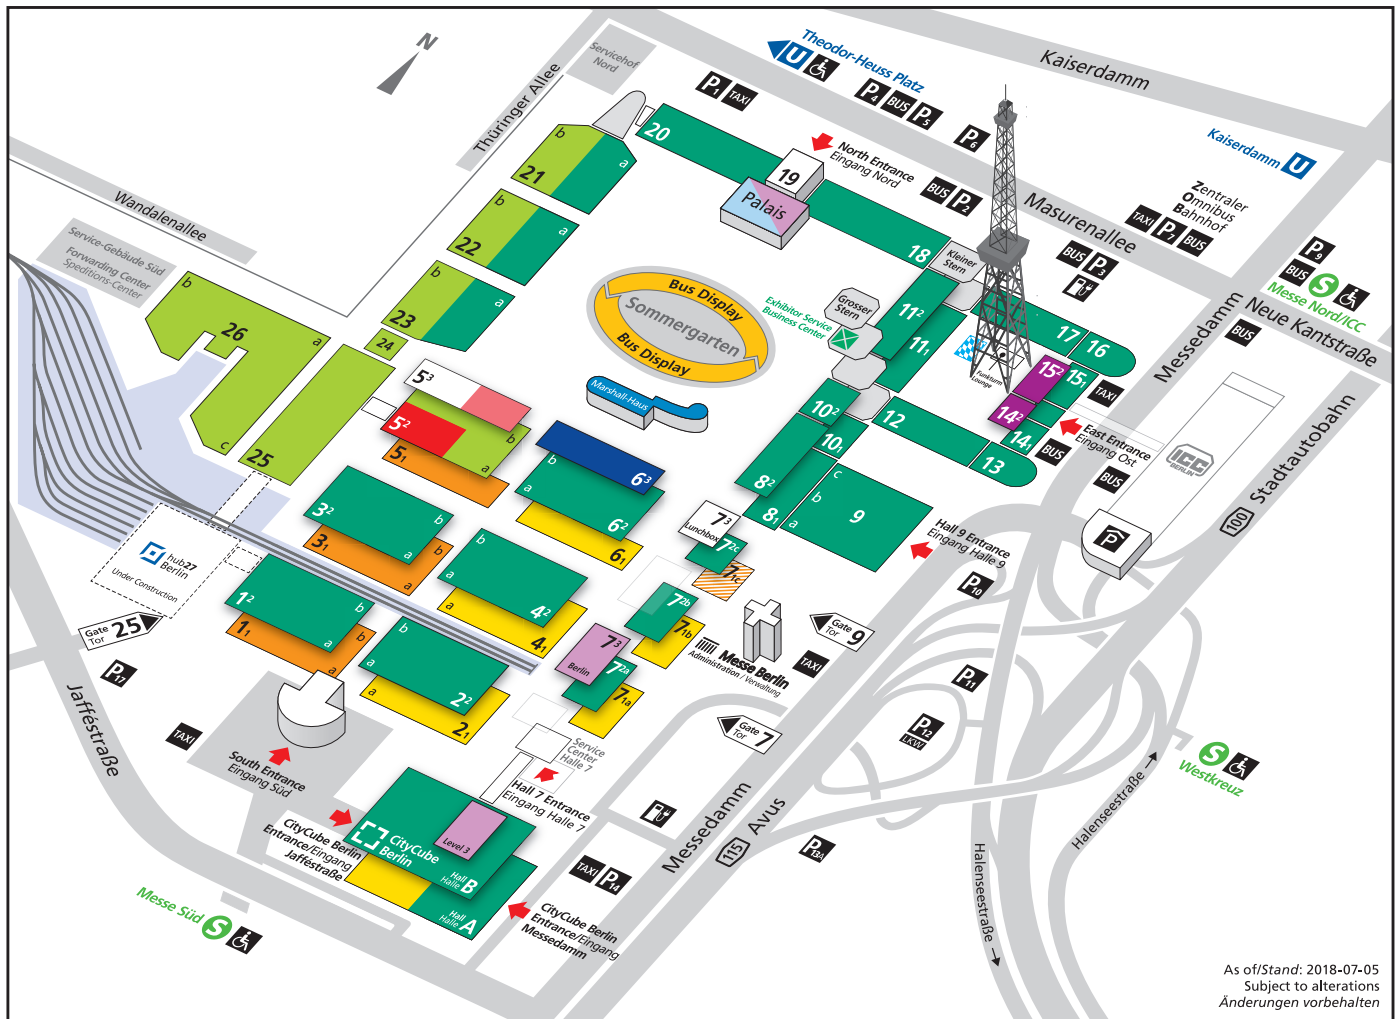

The list does not include other multinational companies which have manufacturing unit operating in Italy. These MNCs will be present at Innotrans 2018 with their own headquarter.

Exhibition Grounds
Geländeplan

InnoTrans 2018
18 – 21 September · Berlin

As of/Stand: 2018-07-05
Subject to alterations
Änderungen vorbehalten

- | | | |
|---|---|---|
| Railway Technology | Opening Ceremony
Eröffnungsveranstaltung | Career & Education Hall
incl. Career Forum |
| Interiors incl. Travel Catering
& Comfort Services | InnoTrans Convention | Business Lounge
(Marshall-Haus) |
| Railway Infrastructure | Speakers' Corner | Press Center
Pressezentrum |
| Tunnel Construction | | Restaurant „Meet'n'Eat“ |
| Public Transport | | Restaurant „Oktoberfestzelt“ |
| Outdoor Display
Gleis- und Freigelände | | |
| Bus Display | | |