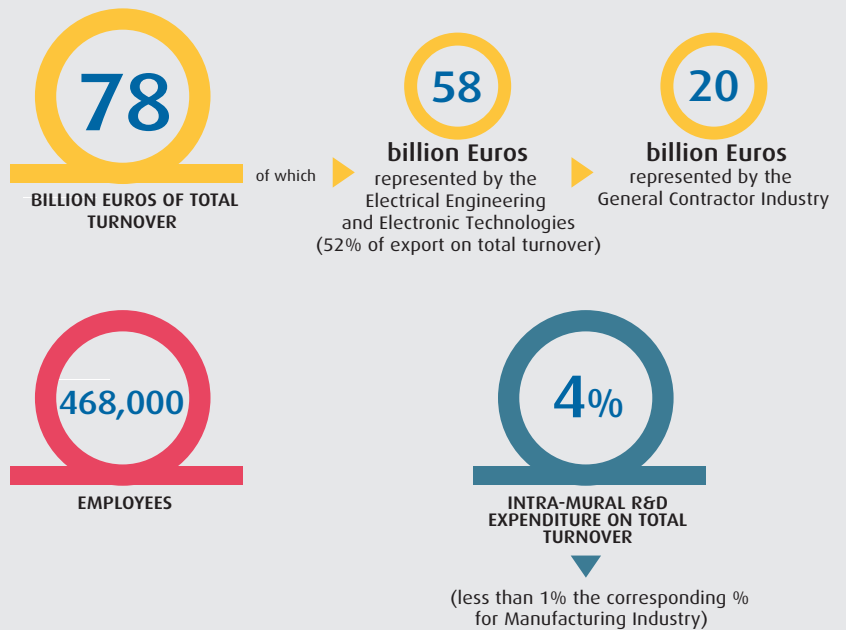

With over 1,300 member companies, the ANIE system supplies technologies for public and private infrastructures in strategic markets such as energy, transport, industry and building, and accounts in 2017: